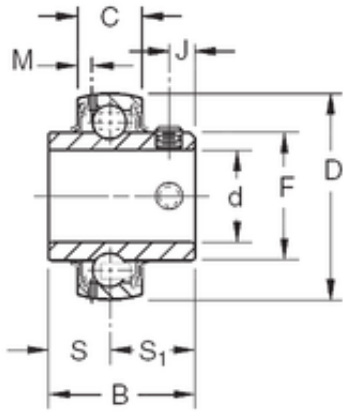

Shenyang Sharjah Bearing Co.,Ltd.

60 mm x 110 mm x 65,07 mm TIMKEN GYE60KRRB Insert Bearings Spherical OD

Bearing No. GYE60KRRB

Size	60x110x65.07 mm
Bore Diameter	60 mm
Outer Diameter	110 mm
Width	65,07 mm
d	60 mm
D	110 mm
B	65,07 mm
C	27 mm
S1	39,67 mm
F	76,48 mm
J	10 mm
M	5,13 mm
S	25,4 mm
Thread (G)	M10X1,5
Basic dynamic load rating (C)	58,5 kN

GYE60KRRB Bearing 2D drawings and 3D CAD models