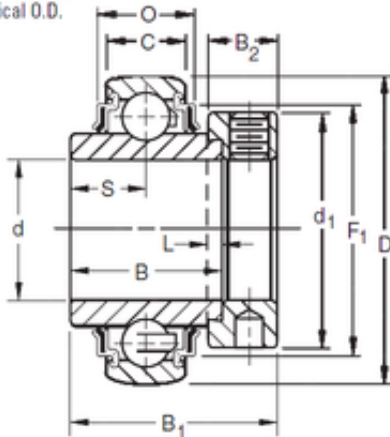

Shenyang Sharjah Bearing Co.,Ltd.

KRRB Two Seals
Spherical O.D.

34,925 mm x 72 mm x 37,7 mm TIMKEN 1106KRRB Insert Bearings Spherical OD

Bearing No. 1106KRRB

Size	34.925x72x37.7 mm
Bore Diameter	34,925 mm
Outer Diameter	72 mm
Width	37,7 mm
d	34,925 mm
D	72 mm
B	37,7 mm
C	17 mm
P	18,34 mm
O	19,69 mm
d1	54 mm
B1	51,2 mm
B2	17,1 mm
L	4 mm
S	18,85 mm
F1	60,55 mm
Weight	0,572 Kg
Basic dynamic load rating (C)	28,5 kN

1106KRRB Bearing 2D drawings and 3D CAD models